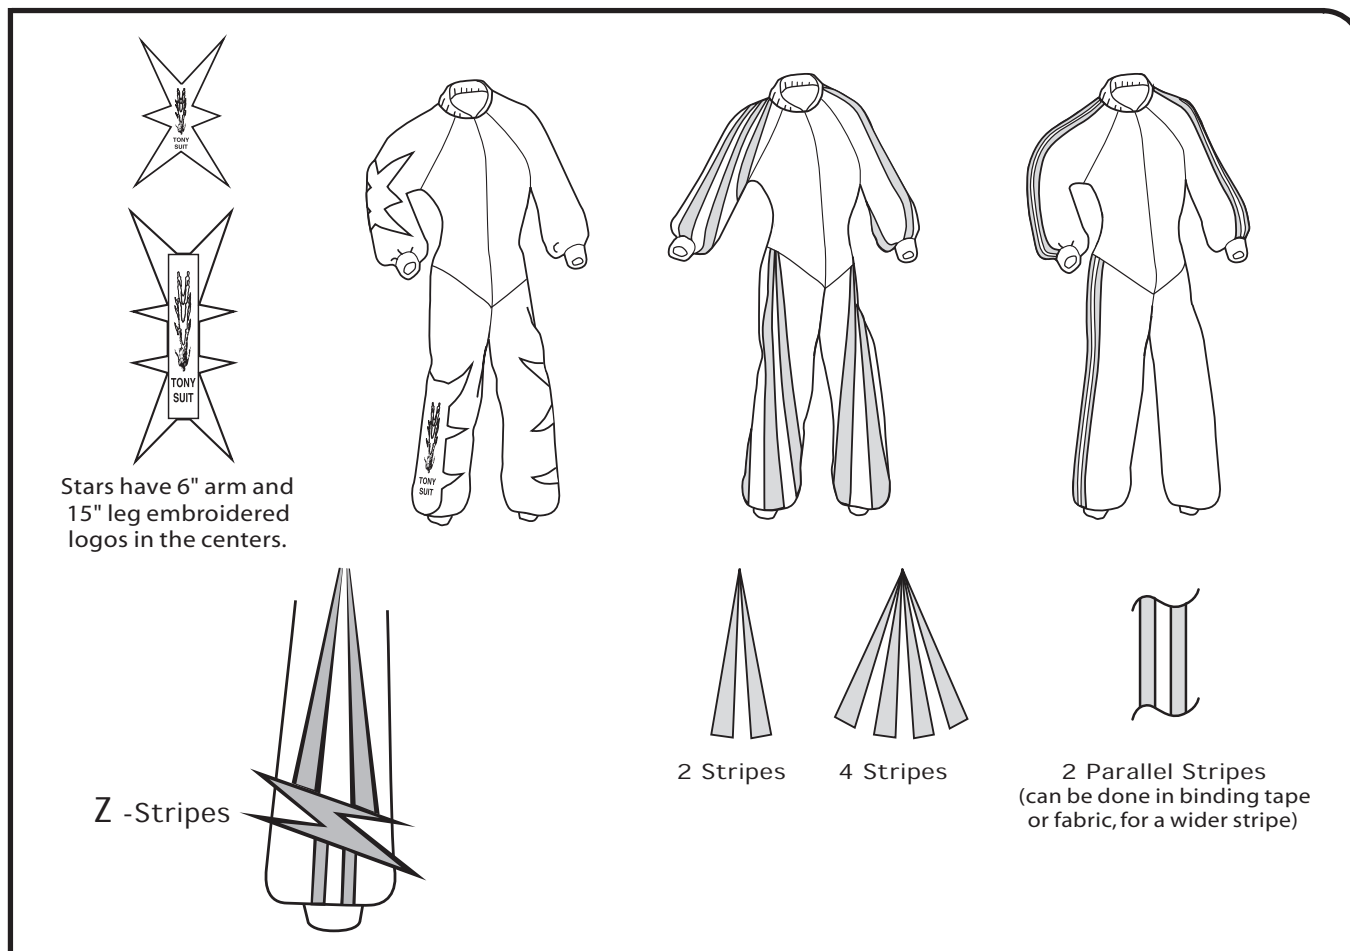

THE SPACE SUIT OPTIONS (some options not illustrated; all options listed on front)

THE SPACE SUIT COLOR LIST

BINDING TAPE COLORS

- | | | | |
|-------------------|-------------|--------------|------------|
| White | Black | Rust | Peacock |
| Navy | Kelly Green | Forest Green | Pink |
| Royal Blue | Purple (LT) | Beige | Flo Yellow |
| Denim | Grey | Brown | Smoke |
| Silver | Maroon | Gold | Magenta |
| Blue | Red | Yellow | Purple |
| Light Powder Blue | Pale Pink | Flo Green | Emerald |
| Dark Powder Blue | Orange | Flo Orange | |